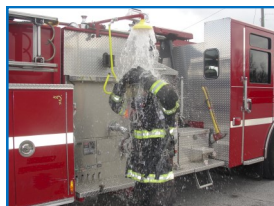

Now that you have your *First Wash*®;

Make Putting it in service, quicker and easier. Booster Line / Trash Hose wenches are no longer needed!

Retrofit Your Current Nozzle / Line To The 2 Piece *First Wash*® Custom 1.5" Quick Connect Fittings

**\$ 119.00**  
Quantity Discounts Available

**5 Year Warranty**

- All Brass Construction
- Works In Seconds
- No Wrench Required

For Every First Wash System Purchased,  
A 3% of Invoice Donation Goes to the  
International Fire Fighter  
Cancer Foundation